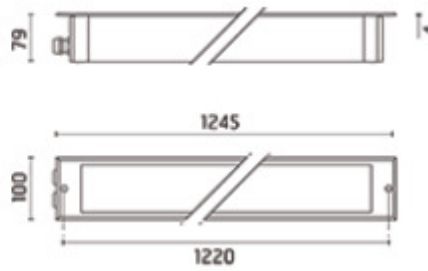

Power LED / L 1245 mm - Transparent

Glass - Adjustable Optic - Medium Beam 45°

Light Source

WARM WHITE 3000K POWER LEDs 26,4W/220÷240V

Total power 32W

LED lm 2880 ÷ OUTPUT lm 2303

CRI >80

Integral electronic power supply

Light Flux, Placement

Accessories

Box for installation
1435 x 95 H 95 mm

Frame for recessed installation on ceiling
1270 x 100 x H8 mm

SPD: (Surge Protection Device) 275Vac
Maximum discharge current 10KA (8/20µs)
Maximum operating current 5A
Suitable for series connection - IP66