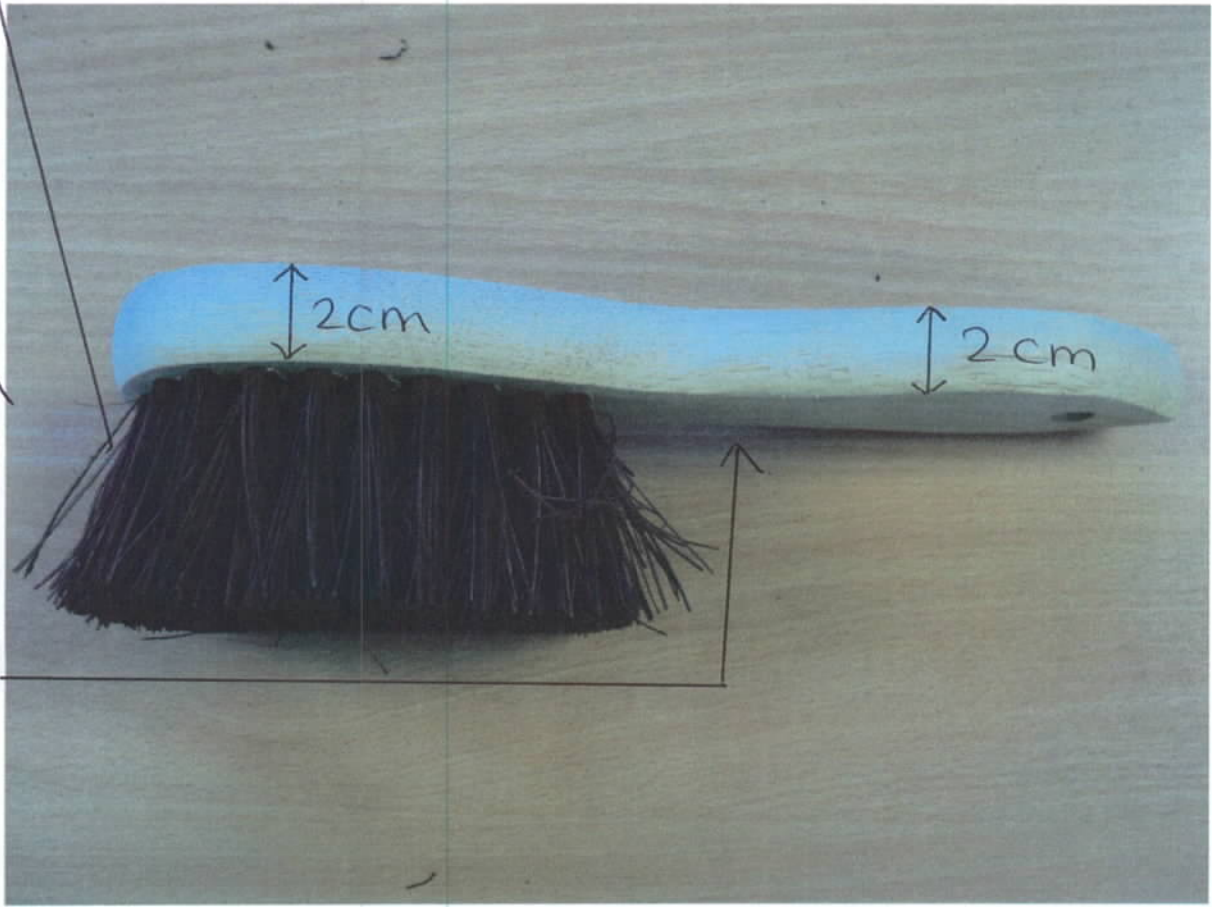

Wok brush spec

35 BRISTLE

24 cm

1cm