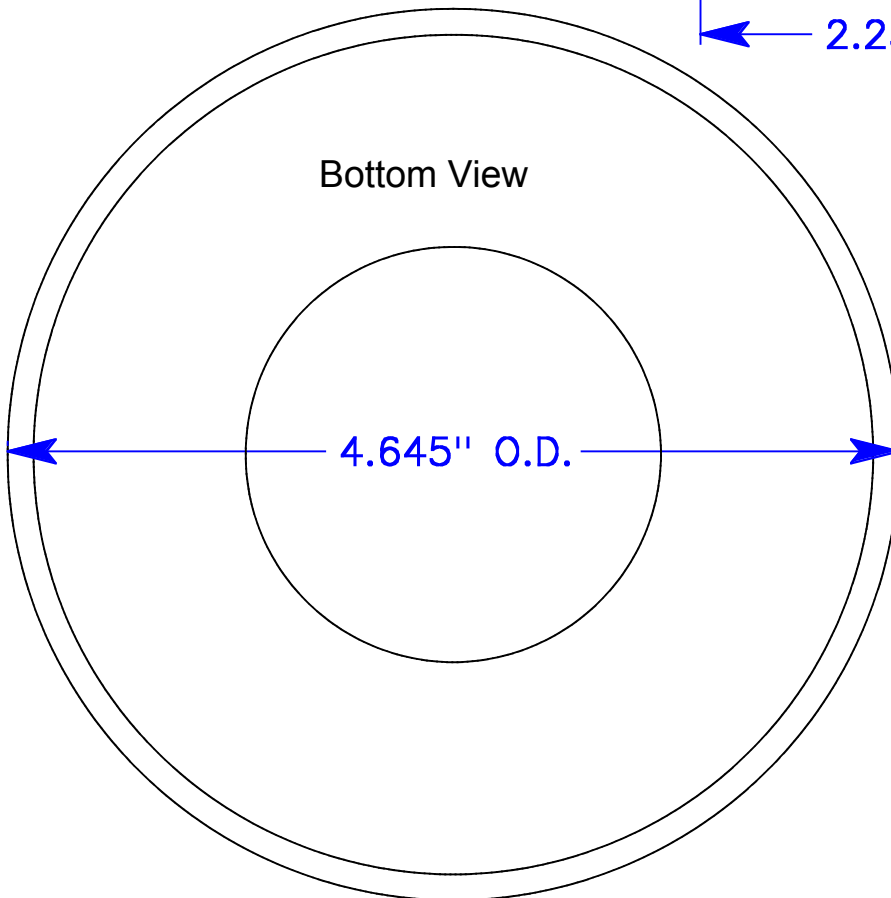

SHAKER CUP 10/19/2009
ALL DIMENSIONS IN INCHES

STAINLESS STEEL
POLISHED FINISH

Brian Dubé, Inc
New York, NY 10011
917-968-8834
email: info@dube.com