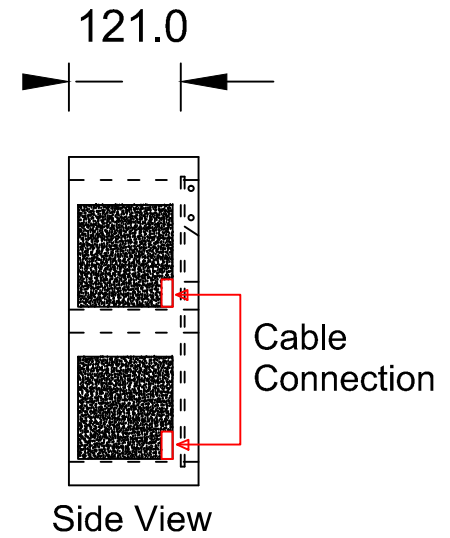

Product Technical Drawing

Collection Name:  
 Product Name: Media Wall Shelf 01  
 Product Code :

Product Size					
W	900	D	140	H	355

Steel Ring  
 Speaker Size: 140w x 120d x 140h  
 Color: White / Black