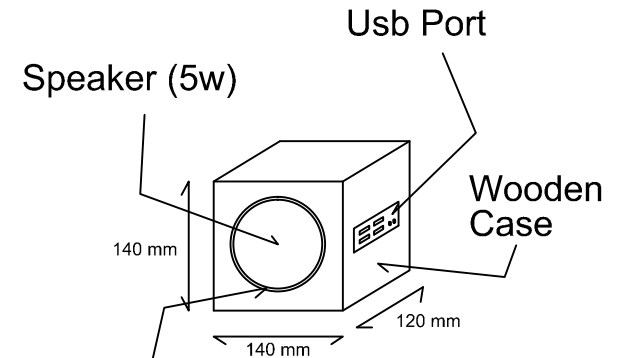

Product Technical Drawing

Collection Name:  
 Product Name: Media Wall Shelf 01  
 Product Code :

Product Size					
W	900	D	140	H	355

Steel Ring  
 Speaker Size: 140w x 120d x 140h  
 Color: White / Black