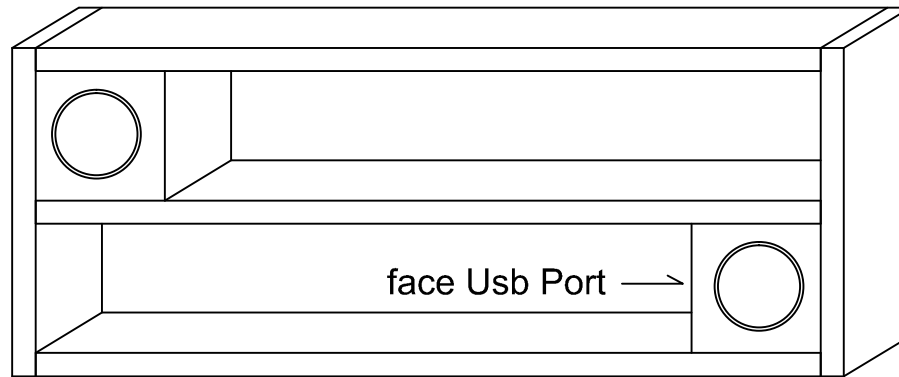

Product Technical Drawing

Collection Name:  
 Product Name: Media Wall Shelf 01  
 Product Code :

Product Size					
W	900	D	140	H	355

Steel Ring  
 Speaker Size: 140w x 120d x 140h  
 Color: White / Black