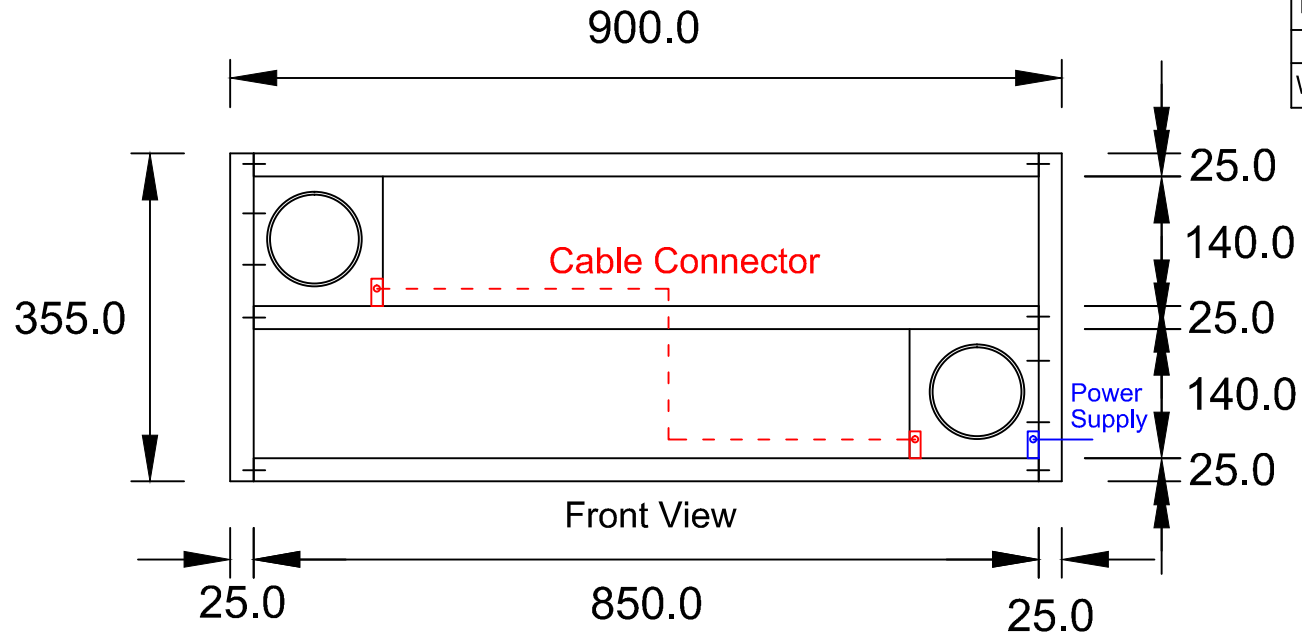

Product Technical Drawing

Collection Name:  
 Product Name: Media Wall Shelf 01  
 Product Code :

Product Size					
W	900	D	140	H	355

Steel Ring  
 Speaker Size: 140w x 120d x 140h  
 Color: White / Black