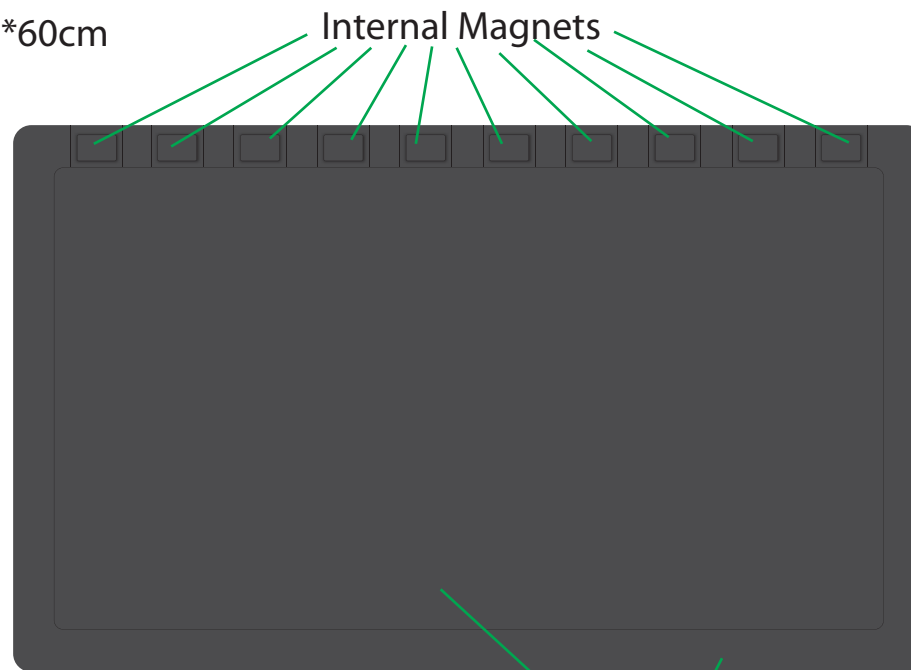

Cm 100*60cm

Internal Magnets

FRONT

Logo Screen print base 35,7*7,8 cm

PVC treated

Internal Magnets

BACK

Anti - slip flocked fabric finish

package: No brand plastic bag

Pantone:

Black

White

485 -C

Note:

Use: Mechanic Protector Mat

Logo: