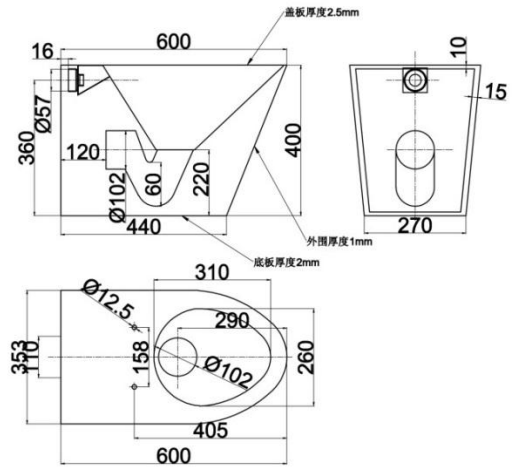

▼ S-9111W(P/S)

Stainless Steel Toilet With Water Tank
不锈钢座便器

1. S-9111W (P/S) - Stainless Steel Toilet with Water Tank

S-9111W (P/S) -带水箱的不锈钢厕所

▼ S-9111(P/S)

Stainless steel toilet
不锈钢座便器

2. S-9111 (P/S – Stainless Steel Toilet without Water Tank