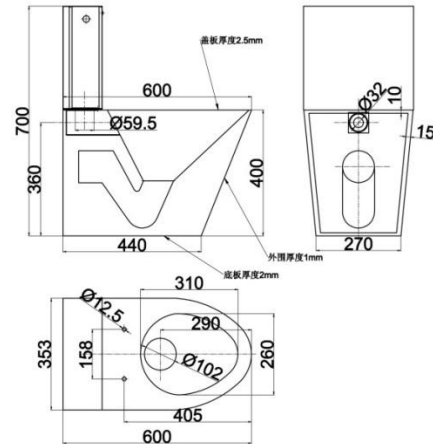

厕所组件

Toilet Accessories

Characteristic

特点

1. Note the Toilet seat is not stainless steel.

注意厕所座子不是不锈钢

Question : - Does Inka need vacuum system for the toiletry ?

问题：厕所是否需要清洁系统

▼ S-9111W(P/S)

Stainless Steel Toilet With Water Tank
不锈钢座便器

1. S-9111W (P/S) - Stainless Steel Toilet with Water Tank

S-9111W (P/S) -带水箱的不锈钢厕所

▼ S-9111(P/S)

Stainless steel toilet
不锈钢座便器

2. S-9111 (P/S – Stainless Steel Toilet without Water Tank